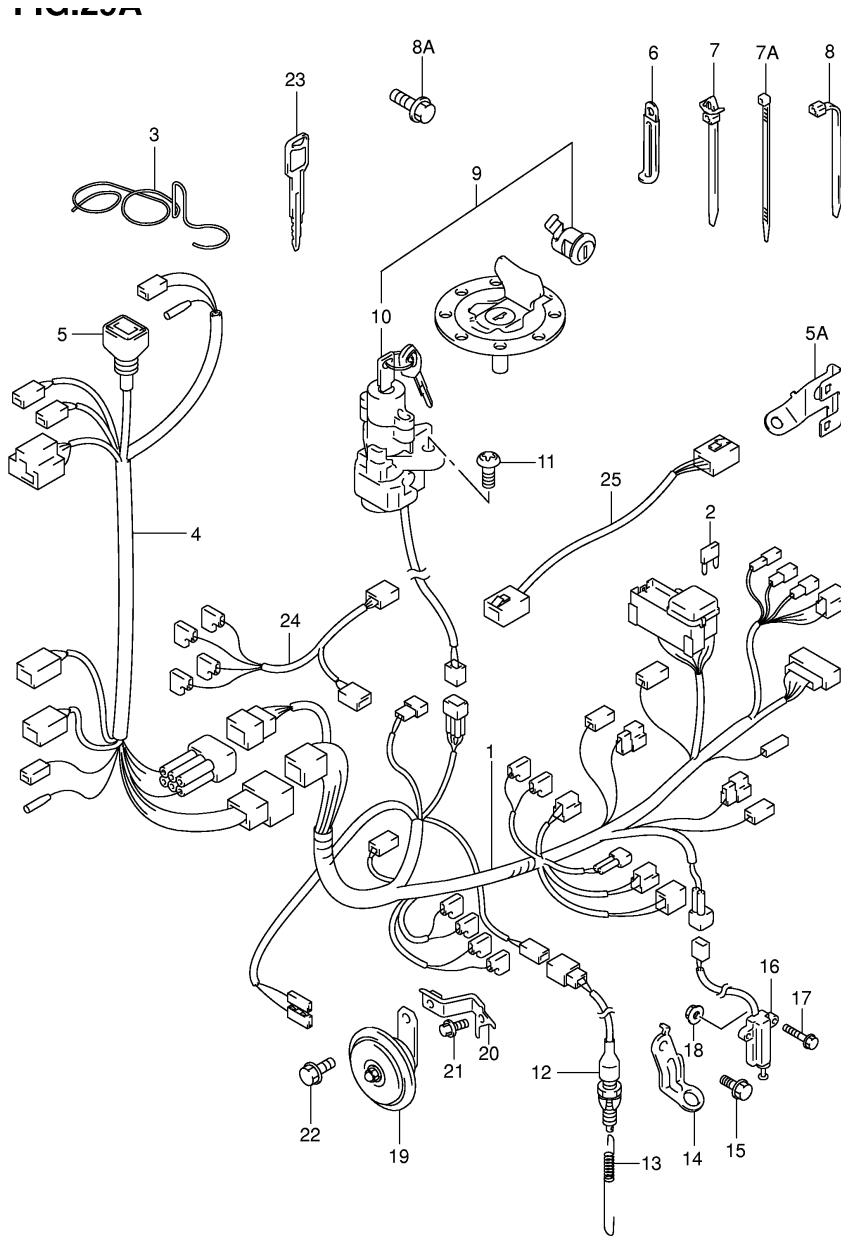

Ref No	Part No	Description
1	36610-19F00	Harness, Wiring No.1
2	09481-10501	• . Fuse (10a)
2	09481-15501	• . Fuse (15a)
3	36619-33E00	Guide, Wiring Harness
4	36620-19F10	Harness, Wiring No.2
4	36620-19F20	Harness, Wiring No.2
5	36618-33E00	• . Cover, Speedometer Coupler
5a	36687-19F00	Holder, Coupler
6	09404-06432	Clamp (l:80)
6	09404-06434	Clamp (l:95)
6	09404-06435	Clamp (l:135)
7	09407-11402	Clamp (l:90)
7	09407-14408	Clamp (l:120)
7	09407-17401	Clamp (l:150)
7a	09407-14407	Clamp (l:145)
8	09407-14403	Clamp (l:125)
8	09407-18402	Clamp (l:165)
8a	01550-06123	Bolt, Wiring Harness
9	37101-19830	Lock Set
9	37101-19820	Lock Set
10	37100-19F00	• . Lock Assy, Steering
10	37100-19F10	• . Lock Assy, Steering
11	09139-08016	Bolt (8x20)
12	37740-31D00	Switch Assy, Stop Lamp
13	09443-06005	Spring
14	43251-19F00	Bracket, Stop Lamp Switch
15	01550-06123	Bolt
16	37840-19F00	Switch Assy, Side Stand
17	37849-19F00	Bolt, Side Stand
17	09103-06248	Bolt,side Stand
18	08316-10063	Nut
19	38500-02F60	Horn Assy
19	38500-19F00	Horn Assy
20	38590-19F00	Bracket, Horn
21	01550-06123	Bolt
22	01550-08123	Bolt
23	37146-33E00	Key,blank
24	36855-19F00	Wire, Carb Heater
25	36854-19F00	Wire, Starter Control

SV650Y E02_029A
WIRING HARNESS